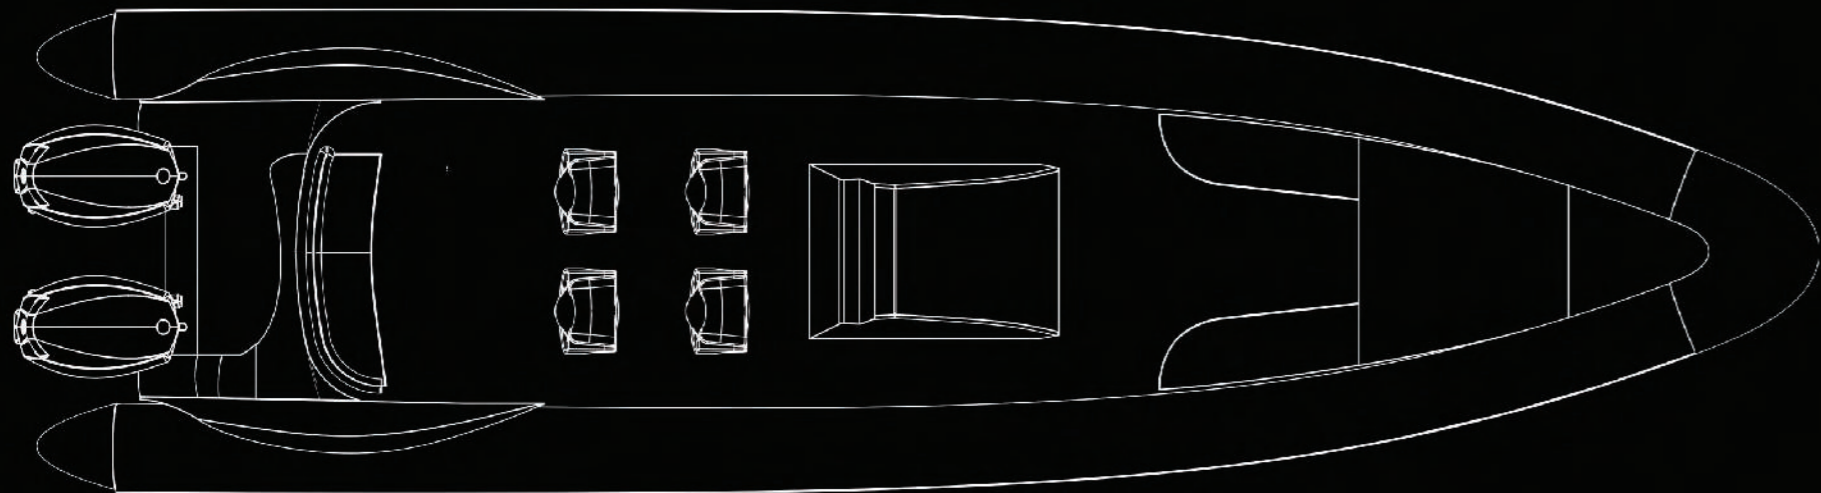

Inner GRP surfaces electrostatically treated

seaDNA
999

seaDNA 999 OPEN

L.O.A.: 10,30m

Width: 2,80m

Hull: DEEPV 2vented steps

Displacement: 2.500kg (with twin o/b engines)

Fuel capacity: 490L

Water capacity: 100L

Max engines: 2x400HP

Engine options: inboard/outboard

seaDNA
999

seaDNA 999 CABIN

L.O.A.: 10,30m

Width: 2,80m

Hull: DEEPV 2vented steps

Displacement: 2.600kg (with twin o/b engines)

Fuel capacity: 490L

Water capacity: 100L

Max engines: 2x400HP

Engine options: inboard/outboard

seaDNA
999