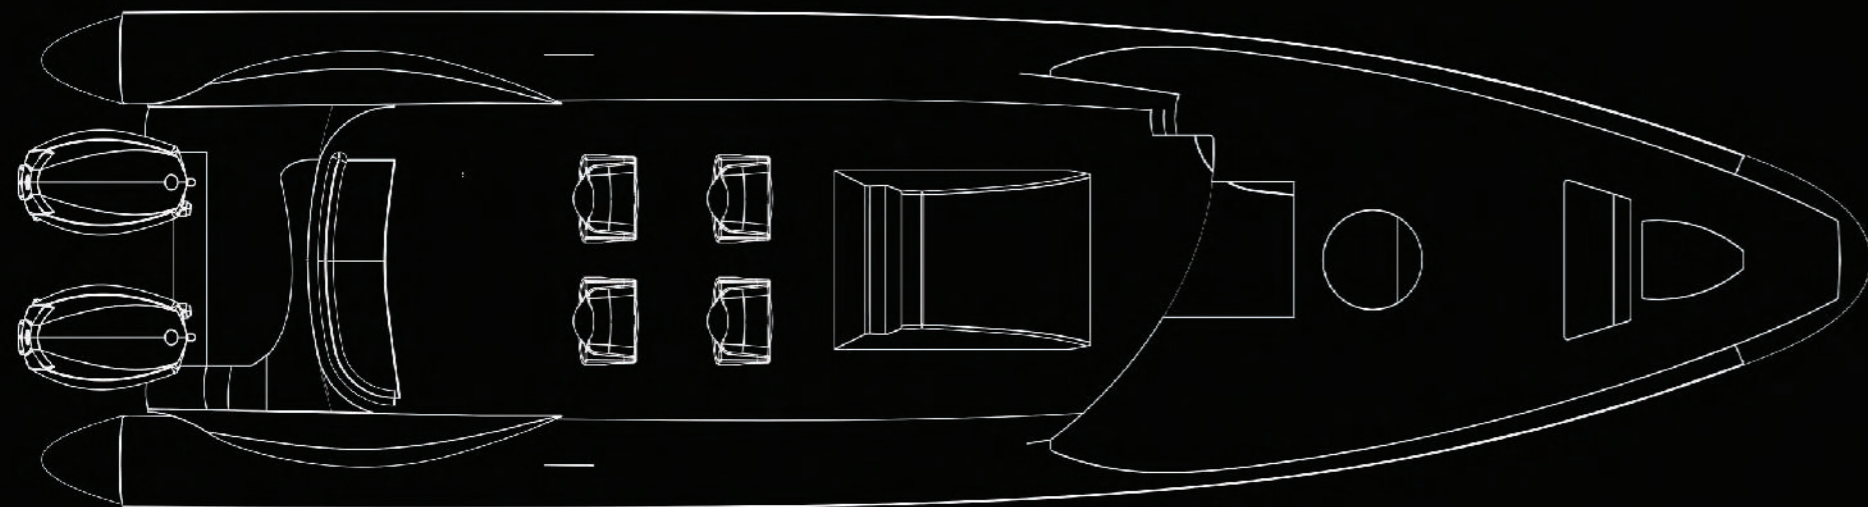

Inner GRP surfaces electrostatically treated

seaDNA
999

seaDNA 999 OPEN

L.O.A.: 10,30m

Width: 2,80m

Hull: DEEPV 2vented steps

Displacement: 2.500kg (with twin o/b engines)

Fuel capacity: 490L

Water capacity: 100L

Max engines: 2x400HP

Engine options: inboard/outboard

seaDNA
999

seaDNA 999 CABIN

L.O.A.: 10,30m

Width: 2,80m

Hull: DEEPV 2vented steps

Displacement: 2.600kg (with twin o/b engines)

Fuel capacity: 490L

Water capacity: 100L

Max engines: 2x400HP

Engine options: inboard/outboard

seaDNA
999